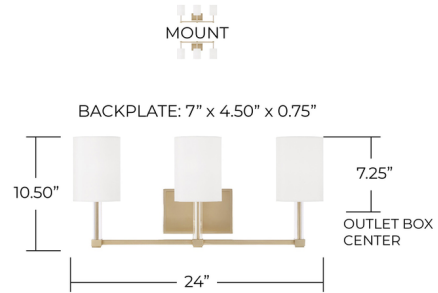

### Description

The Ingrid Bathroom Vanity Light fuses classic appeal with modern simplicity, perfect for a powder room or main bath. The matte brass finish is contrasted with contemporary acrylic details, and completed with crisp, white fabric tailored shades.

### Specifications

COLOR	White
BODY FINISH	Matte Brass
WATTAGE	27W
DIMMER	Standard 120V
DIMENSIONS	24"W x 10.5"H x 7.25"D
BULB NOT INCLUDED	3 x B10/Candelabra (E12)/9W/120V LED
COUNTRY OF ORIGIN	Viet Nam

Notes:

Shown in matte brass / white

EXTENDS FROM WALL: 7.25"

CLICK TO VIEW PRODUCT