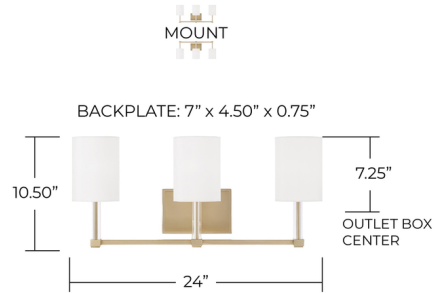

Description

The Ingrid Bathroom Vanity Light fuses classic appeal with modern simplicity, perfect for a powder room or main bath. The matte brass finish is contrasted with contemporary acrylic details, and completed with crisp, white fabric tailored shades.

Specifications

COLOR White
BODY FINISH Matte Brass
WATTAGE 27W
DIMMER Standard 120V
DIMENSIONS 24"W x 10.5"H x 7.25"D
BULB NOT INCLUDED 3 x B10/Candelabra (E12)/9W/120V LED
COUNTRY OF ORIGIN Viet Nam

Shown in matte brass / white

EXTENDS FROM WALL: 7.25"

CLICK TO VIEW PRODUCT

Notes: