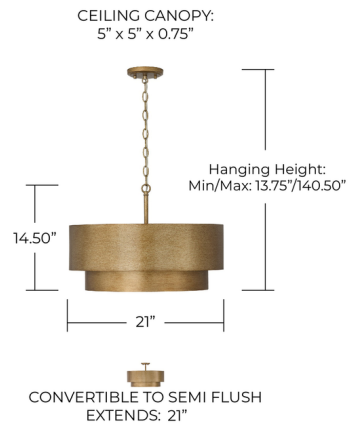

Description

The Jude Convertible Pendant creates sculptural interest with its bold rings, perfect for an entry or kitchen. A mystic luster finish adds glam and interest to this stunning piece. Install as a pendant or a semi flush ceiling light.

Specifications

COLOR	N/A
BODY FINISH	Mystic Luster
WATTAGE	36W
DIMMER	Standard 120V
DIMENSIONS	21"W x 14.5"H
BULB NOT INCLUDED	4 x G16.5/Candelabra (E12)/9W/120V LED
COUNTRY OF ORIGIN	China

Shown in mystic luster