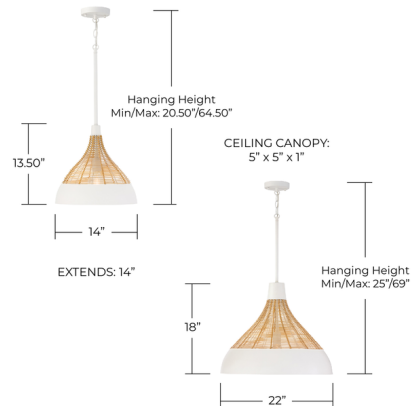

Lightology

lightology.com
866-954-4489
04-25-26

Project: _____

Company: _____

Location: _____ Fixture Type: _____

SPEC #: **CPT1396454**

Approved On: _____ Approved By: _____

Kali Pendant By Capital Lighting

Description

The Kali Pendant fuses a contemporary silhouette with organic textures, perfect for adding a boho vibe to a kitchen. Hand-wrapped rattan offers fresh appeal and is complimented with the matte white finish. Use solo as a statement or in series over a countertop.

Shown in matte white / rattan

Specifications

COLOR	Rattan
BODY FINISH	Matte White
WATTAGE	17W
DIMMER	Standard 120V
DIMENSIONS	14"W x 13.5"H
BULB NOT INCLUDED	1 x G25/Medium (E26)/17W/120V LED
COUNTRY OF ORIGIN	India

Technical Information

PRODUCT DIMENSIONS: Adjustable Height: Includes 12" chain and rods 6"(1), 12"(1), & 18"(1)

CLICK TO VIEW PRODUCT

Notes: