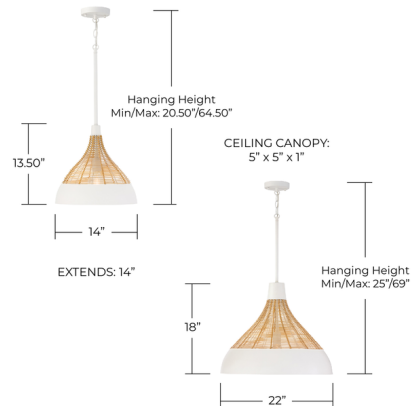

Shown in matte white / rattan

Specifications

COLOR	Rattan
BODY FINISH	Matte White
WATTAGE	17W
DIMMER	Standard 120V
DIMENSIONS	14"W x 13.5"H
BULB NOT INCLUDED	1 x G25/Medium (E26)/17W/120V LED
COUNTRY OF ORIGIN	India

Technical Information

PRODUCT DIMENSIONS: Adjustable Height: Includes 12" chain and rods 6"(1), 12"(1), & 18"(1)

CLICK TO VIEW PRODUCT

Notes: