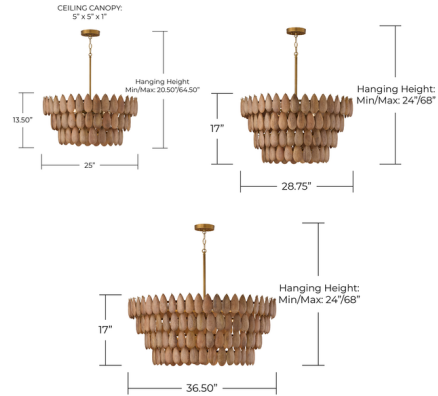

## Ravi Pendant By Capital Lighting

### Description

The Ravi Pendant is an elegant twist on a traditional style, showcasing natural materials and textures. Adorned with handcrafted mango wood, each tear drop piece is intricately placed in cascading tiers. Hand-distressed patinaed brass adds the finishing touch of classic charm. Perfect for a dining room, entry, or bedroom.

### Specifications

COLOR	Light Wood
BODY FINISH	Patina Brass
WATTAGE	36W
DIMMER	Standard 120V
DIMENSIONS	25"W x 13.5"H
BULB NOT INCLUDED	4 x G16.5/Candelabra (E12)/9W/120V LED
COUNTRY OF ORIGIN	India

### Technical Information

PRODUCT DIMENSIONS: Adjustable Height: Includes 12" chain and rods 6"(1), 12"(1), & 18"(1)

CLICK TO VIEW PRODUCT

Notes: