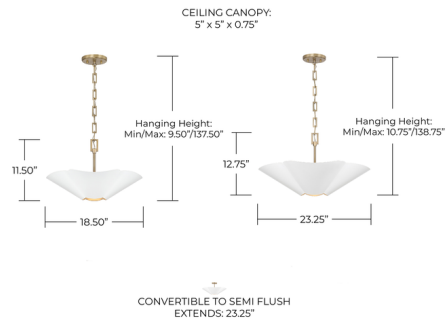

Description

The Maeve Convertible Pendant offers a casual chic style with a soft, organic feel. Whether installed as a pendant or semi flush, the gentle petal-like curves evoke a botanical feel, enhanced by the painted matte brass interior and matte brass metal details. Perfect for a kitchen, bedroom, or entryway.

Specifications

COLOR White
BODY FINISH Matte Brass
WATTAGE 36W
DIMMER Standard 120V
DIMENSIONS 18.5"W x 11.5"H
BULB NOT INCLUDED 4 x G16.5/Candelabra (E12)/9W/120V LED
COUNTRY OF ORIGIN China

Shown in matte brass / white