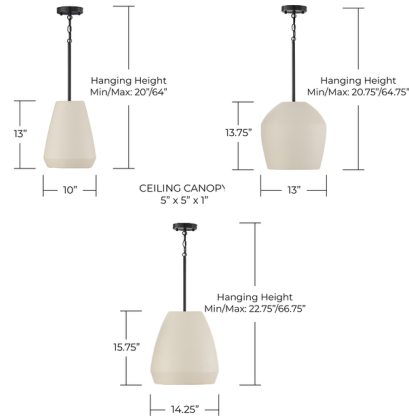

### Specifications

COLOR	Terracotta Ivory
BODY FINISH	Matte Black
WATTAGE	17W
DIMMER	Standard 120V
DIMENSIONS	10"W x 13"H
BULB NOT INCLUDED	1 x A19/Medium (E26)/17W/120V LED
COUNTRY OF ORIGIN	India

### Technical Information

PRODUCT DIMENSIONS: Adjustable Height: Includes 12" chain and rods 6"(1), 12"(1), & 18"(1)

Shown in matte black / terracotta ivory

CLICK TO VIEW PRODUCT

Notes: