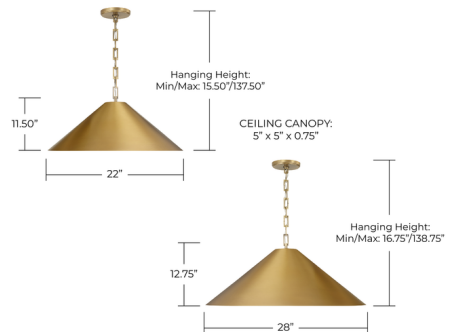

### Specifications

COLOR	N/A
BODY FINISH	Aged Brass
WATTAGE	17W
DIMMER	Standard 120V
DIMENSIONS	22"W x 11"H
BULB NOT INCLUDED	1 x G25/Medium (E26)/17W/120V LED
COUNTRY OF ORIGIN	Viet Nam

CLICK TO VIEW PRODUCT