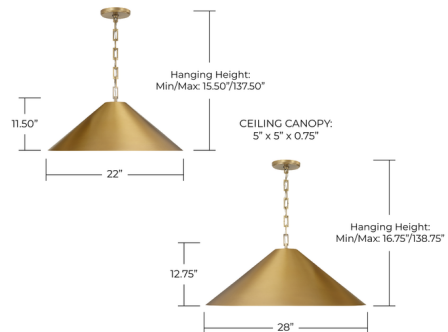

Lightology

lightology.com
866-954-4489
04-25-26

Project: _____

Company: _____

Location: _____ Fixture Type: _____

SPEC #: **CPT1396487**

Approved On: _____ Approved By: _____

Avery Pendant By Capital Lighting

Description

Both classic and fresh, the Avery Pendant brings elegant style to any interior. The brushed aged brass finish adds depth to the wide cone shade, while the angular decorative chain delivers modern detail. Perfect for a kitchen or entryway.

Shown in aged brass

Specifications

COLOR	N/A
BODY FINISH	Aged Brass
WATTAGE	17W
DIMMER	Standard 120V
DIMENSIONS	22"W x 11"H
BULB NOT INCLUDED	1 x G25/Medium (E26)/17W/120V LED
COUNTRY OF ORIGIN	Viet Nam