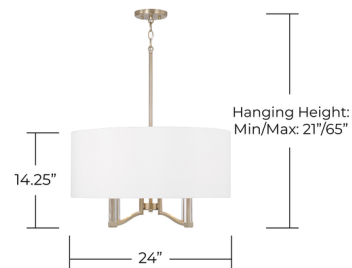

## Ingrid Pendant By Capital Lighting

### Description

The Ingrid Pendant fuses classic appeal with modern simplicity, perfect for a kitchen, entry, or anywhere gentle illumination is needed. The matte brass finish is contrasted with contemporary acrylic details, and completed with a crisp, white fabric tailored shade.

Shown in matte brass / white

CEILING CANOPY:  
5" x 5" x 0.75"

EXTENDS: 24"

### Specifications

COLOR . . . . . White  
BODY FINISH . . . . . Matte Brass  
WATTAGE . . . . . 36W  
DIMMER . . . . . Standard 120V  
DIMENSIONS . . . . . 24"W x 14.25"H  
BULB NOT INCLUDED . . . . . 4 x B10/Candelabra (E12)/9W/120V LED  
COUNTRY OF ORIGIN . . . . . Viet Nam