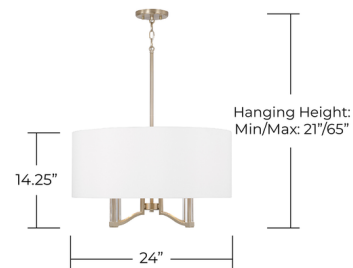

Lightology

lightology.com
866-954-4489
04-25-26

Project: _____

Company: _____

Location: _____ Fixture Type: _____

SPEC #: **CPT1396489**

Approved On: _____ Approved By: _____

Ingrid Pendant By Capital Lighting

Description

The Ingrid Pendant fuses classic appeal with modern simplicity, perfect for a kitchen, entry, or anywhere gentle illumination is needed. The matte brass finish is contrasted with contemporary acrylic details, and completed with a crisp, white fabric tailored shade.

Shown in matte brass / white

CEILING CANOPY:
5" x 5" x 0.75"

EXTENDS: 24"

Specifications

COLOR White
BODY FINISH Matte Brass
WATTAGE 36W
DIMMER Standard 120V
DIMENSIONS 24"W x 14.25"H
BULB NOT INCLUDED 4 x B10/Candelabra (E12)/9W/120V LED
COUNTRY OF ORIGIN Viet Nam

Technical Information

PRODUCT DIMENSIONS: Adjustable Height: Includes 12" chain and rods 6"(1), 12"(1), & 18"(1)

CLICK TO VIEW PRODUCT

Notes: