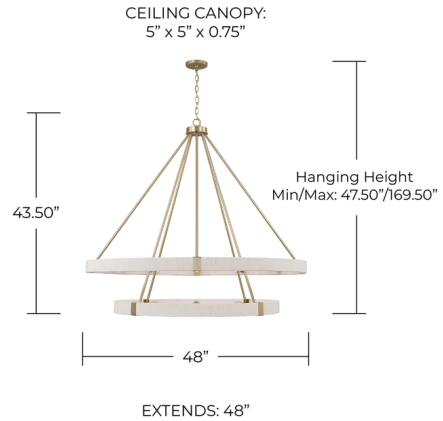

Shown in matte brass / bleached natural rope

CLICK TO VIEW PRODUCT

Notes: