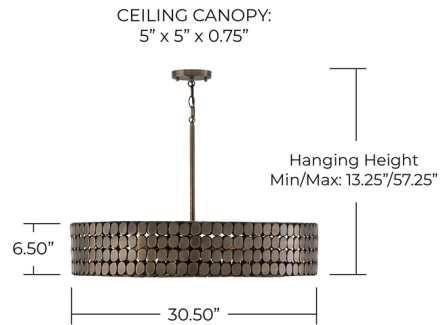

Description

The Eliana Chandelier features sophisticated glam, perfect for a dining room or living room. Assembled as a drum shade, the joined medallions add subtle shimmer, while allowing glimpses of illumination from within.

Specifications

COLOR	N/A
BODY FINISH	Dark Brass
WATTAGE	68W
DIMMER	Standard 120V
DIMENSIONS	30.5"W x 6.5"H
BULB NOT INCLUDED	4 x G25/Medium (E26)/17W/120V LED
COUNTRY OF ORIGIN	India

Technical Information

PRODUCT DIMENSIONS: Adjustable Height: Includes 12" chain and rods 6"(1), 12"(1), & 18"(1)

Shown in dark brass

CLICK TO VIEW PRODUCT

Notes: