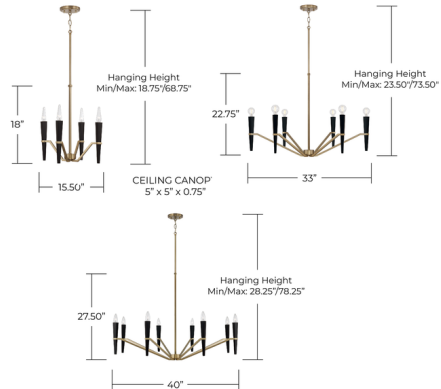

Specifications

COLOR	Aged Brass
BODY FINISH	Black
WATTAGE	36W
DIMMER	Standard 120V
DIMENSIONS	15.5"W x 18"H
BULB NOT INCLUDED	4 x B10/Candelabra (E12)/9W/120V LED
OTHER BULB OPTIONS	4 x G16.5/Candelabra (E12)/120V LED 4 x C11/Candelabra (E12)/120V LED
COUNTRY OF ORIGIN	China

Technical Information

PRODUCT DIMENSIONS: Adjustable Height: Includes 12" chain and rods 6"(1), 12"(1), & 18"(1)

Shown in black / aged brass

CLICK TO VIEW PRODUCT

Notes: