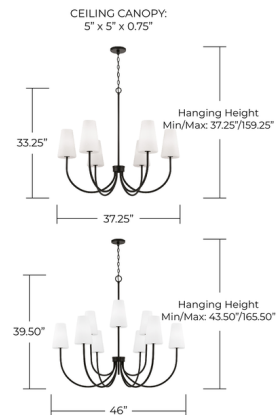

Lightology

lightology.com
866-954-4489
04-22-26

Project: _____

Company: _____

Location: _____ Fixture Type: _____

SPEC #: **CPT1396496**

Approved On: _____ Approved By: _____

Averitt Chandelier By Capital Lighting

Description

The Averitt Chandelier is an elegant reimaging of a traditional dining light with shades. The soft white glass provide gentle, glare-free illumination, while the large tapered shapes and extended arms create an easy sophistication. Perfect for a dining room or anywhere soft light is needed.

Shown in matte black / soft white

Specifications

COLOR Soft White
BODY FINISH Matte Black
WATTAGE 54W
DIMMER Standard 120V
DIMENSIONS 37.25"W x 33.25"H
BULB NOT INCLUDED 6 x B10/Candelabra (E12)/9W/120V LED
COUNTRY OF ORIGIN Viet Nam