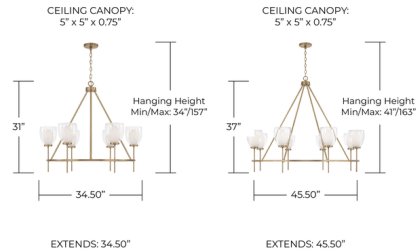

Description

The Joss Chandelier features simple lines with soft illumination, perfect for a kitchen or anywhere soft illumination is needed. The layered frosted and clear glass creates dimension, while the aged brass finish adds warmth and a touch of classic elegance.

Shown in aged brass / frost / clear

Specifications

COLOR Frost / Clear
BODY FINISH Aged Brass
WATTAGE 54W
DIMMER Standard 120V
DIMENSIONS 34.5"W x 31"H
BULB NOT INCLUDED 6 x B10/Candelabra (E12)/9W/120V LED
COUNTRY OF ORIGIN Viet Nam