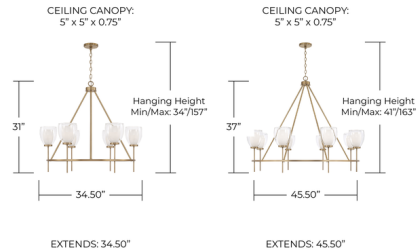

Description

The Joss Chandelier features simple lines with soft illumination, perfect for a kitchen or anywhere soft illumination is needed. The layered frosted and clear glass creates dimension, while the aged brass finish adds warmth and a touch of classic elegance.

Shown in aged brass / frost / clear

Specifications

COLOR Frost / Clear
BODY FINISH Aged Brass
WATTAGE 54W
DIMMER Standard 120V
DIMENSIONS 34.5"W x 31"H
BULB NOT INCLUDED 6 x B10/Candelabra (E12)/9W/120V LED
COUNTRY OF ORIGIN Viet Nam