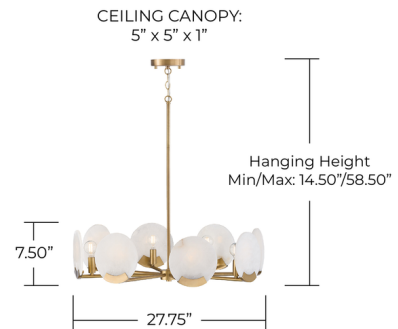

### Description

Handcrafted with natural alabaster, the Oriya Small Chandelier features simple elegance with an organic touch. Supported by an antique brass frame, the stone discs have a soft illumination, making this chandelier perfect for a dining room.

### Specifications

COLOR . . . . . Alabaster  
BODY FINISH . . . . . Aged Brass  
WATTAGE . . . . . 72W  
DIMMER . . . . . Standard 120V  
DIMENSIONS . . . . . 27.75"W x 7.5"H  
BULB NOT INCLUDED . . . . . 8 x B10/Candelabra (E12)/9W/120V LED  
COUNTRY OF ORIGIN . . . . . India

### Technical Information

PRODUCT DIMENSIONS Height: Includes 12" chain and rod pieces 6"(1), 12"(1), & 18"(1)

Shown in aged brass / alabaster

EXTENDS: 27.75"

CLICK TO VIEW PRODUCT

Notes: