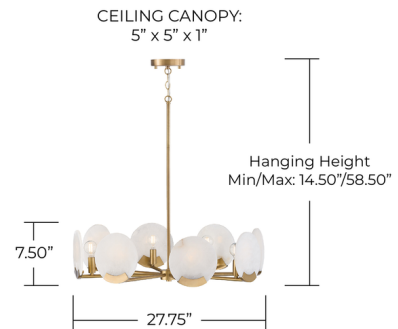

Shown in aged brass / alabaster

EXTENDS: 27.75"

CLICK TO VIEW PRODUCT

Notes: