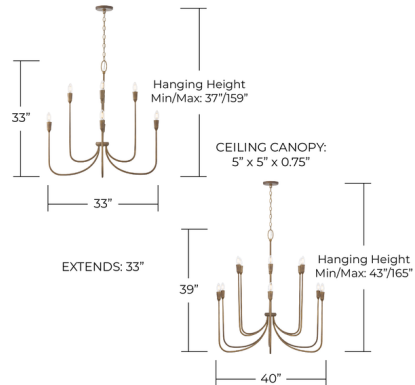

Lightology

lightology.com
866-954-4489
10-10-25

Project: _____

Company: _____

Location: _____ Fixture Type: _____

SPEC #: **CPT1396503**

Approved On: _____ Approved By: _____

Marley Chandelier By Capital Lighting

Shown in mystic bronze

Specifications

COLOR	N/A
BODY FINISH	Mystic Bronze
WATTAGE	72W
DIMMER	Standard 120V
DIMENSIONS	33"W x 33"H
BULB NOT INCLUDED	8 x B10/Candelabra (E12)/9W/120V LED
COUNTRY OF ORIGIN	Viet Nam