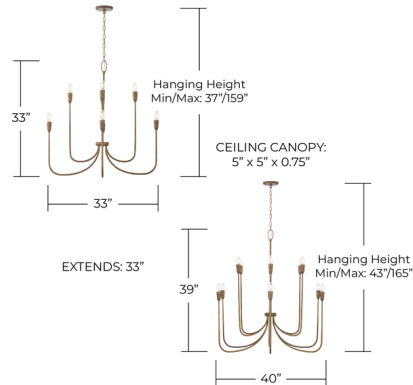

## Marley Chandelier By Capital Lighting

### Specifications

COLOR	N/A
BODY FINISH	Mystic Bronze
WATTAGE	72W
DIMMER	Standard 120V
DIMENSIONS	33"W x 33"H
BULB NOT INCLUDED	8 x B10/Candelabra (E12)/9W/120V LED
COUNTRY OF ORIGIN	Viet Nam

CLICK TO VIEW PRODUCT