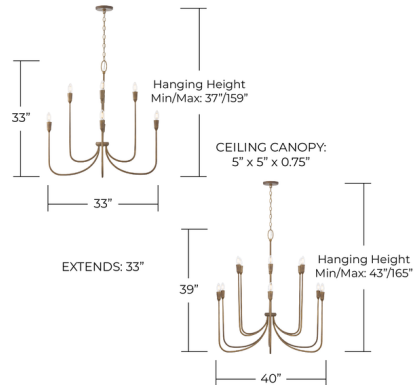

## Marley Chandelier By Capital Lighting

### Specifications

COLOR	N/A
BODY FINISH	Mystic Bronze
WATTAGE	72W
DIMMER	Standard 120V
DIMENSIONS	33"W x 33"H
BULB NOT INCLUDED	8 x B10/Candelabra (E12)/9W/120V LED
COUNTRY OF ORIGIN	Viet Nam

CLICK TO VIEW PRODUCT