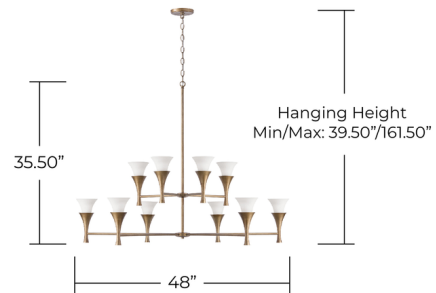

Lightology

lightology.com
866-954-4489
04-25-26

Project: _____

Company: _____

Location: _____ Fixture Type: _____

SPEC #: **CPT1396506**

Approved On: _____ Approved By: _____

Nola Two-Tier Chandelier By Capital Lighting

Description

The Nola Two-Tier Chandelier features a contemporary twist on a traditional candle sleeve design. Set into flared cones, the soft white glass cast a warm glow, complemented by the rich depth of the mystic luster finish.

Shown in mystic luster / soft white

CEILING CANOPY:
5" x 5" x 0.75"

Specifications

COLOR	Soft White
BODY FINISH	Mystic Luster
WATTAGE	90W
DIMMER	Standard 120V
DIMENSIONS	48"W x 35.5"H
BULB NOT INCLUDED	10 x B10/Candelabra (E12)/9W/120V LED
COUNTRY OF ORIGIN	Viet Nam