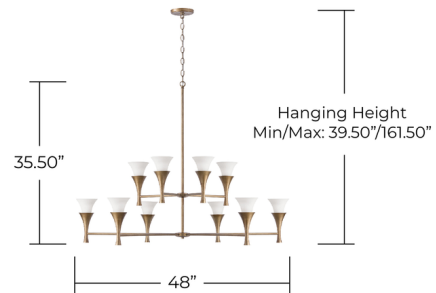

Lightology

lightology.com
866-954-4489
06-30-26

Project: _____

Company: _____

Location: _____ Fixture Type: _____

SPEC #: **CPT1396506**

Approved On: _____ Approved By: _____

Nola Two-Tier Chandelier By Capital Lighting

Description

The Nola Two-Tier Chandelier features a contemporary twist on a traditional candle sleeve design. Set into flared cones, the soft white glass cast a warm glow, complemented by the rich depth of the mystic luster finish.

Shown in mystic luster / soft white

CEILING CANOPY:
5" x 5" x 0.75"

Specifications

COLOR	Soft White
BODY FINISH	Mystic Luster
WATTAGE	90W
DIMMER	Standard 120V
DIMENSIONS	48"W x 35.5"H
BULB NOT INCLUDED	10 x B10/Candelabra (E12)/9W/120V LED
COUNTRY OF ORIGIN	Viet Nam