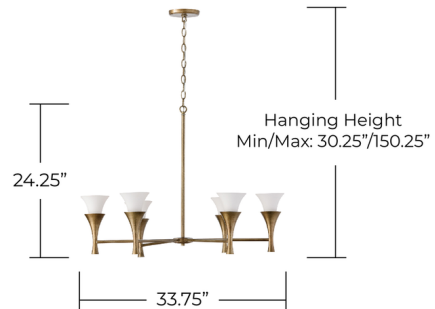

## Nola Chandelier By Capital Lighting

### Description

The Nola Chandelier features a contemporary twist on a traditional candle sleeve design. Set into flared cones, the soft white glass cast a warm glow, complemented by the rich depth of the mystic luster finish.

Shown in mystic luster / soft white

CEILING CANOPY:  
5" x 5" x 0.75"

### Specifications

COLOR	Soft White
BODY FINISH	Mystic Luster
WATTAGE	54W
DIMMER	Standard 120V
DIMENSIONS	33.75"W x 24.25"H
BULB NOT INCLUDED	6 x B10/Candelabra (E12)/9W/120V LED
COUNTRY OF ORIGIN	Viet Nam