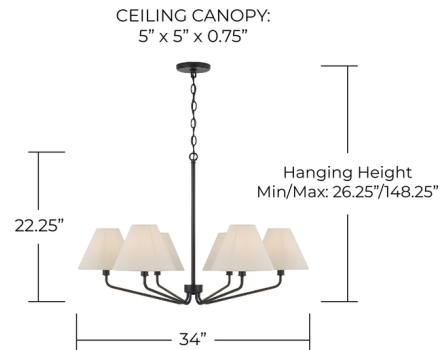

Description

The Chadwick Chandelier features a classic shape with fresh, simple appeal. Tapered white or ecru fabric shades add visual balance and texture, while the angular metal arms create an arresting contrast.

Shown in espresso / ecru

Specifications

COLOR	N/A
BODY FINISH	Espresso / Ecru
WATTAGE	54W
DIMMER	Standard 120V
DIMENSIONS	34"W x 22.25"H
BULB NOT INCLUDED	6 x B10/Candelabra (E12)/9W/120V LED
COUNTRY OF ORIGIN	Viet Nam