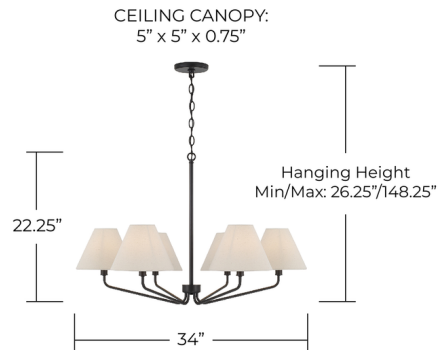

### Description

The Chadwick Chandelier features a classic shape with fresh, simple appeal. Tapered white or ecru fabric shades add visual balance and texture, while the angular metal arms create an arresting contrast.

### Specifications

COLOR	N/A
BODY FINISH	Espresso / Ecru
WATTAGE	54W
DIMMER	Standard 120V
DIMENSIONS	34"W x 22.25"H
BULB NOT INCLUDED	6 x B10/Candelabra (E12)/9W/120V LED
COUNTRY OF ORIGIN	Viet Nam

CLICK TO VIEW PRODUCT