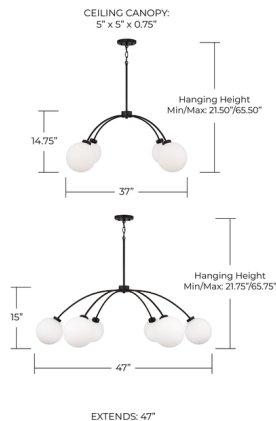

Specifications

COLOR Soft White
BODY FINISH Black Iron
WATTAGE 36W
DIMMER Standard 120V
DIMENSIONS 37"W x 14.75"H
BULB NOT INCLUDED 4 x B10/Candelabra (E12)/9W/120V LED
COUNTRY OF ORIGIN Viet Nam

Technical Information

PRODUCT DIMENSIONS: Adjustable Height: Includes 12" chain and rods 6"(1), 12"(1), & 18"(1)

Shown in black iron / soft white

CLICK TO VIEW PRODUCT

Notes: