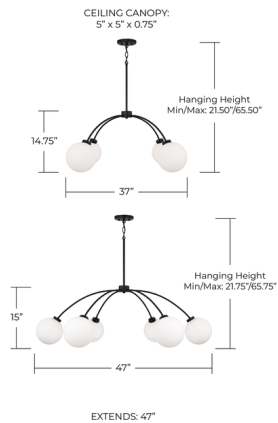

### Specifications

COLOR . . . . . Soft White  
BODY FINISH . . . . . Black Iron  
WATTAGE . . . . . 36W  
DIMMER . . . . . Standard 120V  
DIMENSIONS . . . . . 37"W x 14.75"H  
BULB NOT INCLUDED . . . . . 4 x B10/Candelabra (E12)/9W/120V LED  
COUNTRY OF ORIGIN . . . . . Viet Nam

### Technical Information

PRODUCT DIMENSIONS: Adjustable Height: Includes 12" chain and rods 6"(1), 12"(1), & 18"(1)

Shown in black iron / soft white

CLICK TO VIEW PRODUCT

Notes: