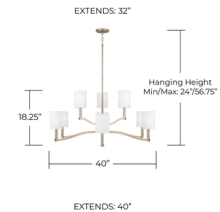

Specifications

COLOR	White
BODY FINISH	Matte Brass
WATTAGE	54W
DIMMER	Standard 120V
DIMENSIONS	32"W x 10.5"H
BULB NOT INCLUDED	6 x B10/Candelabra (E12)/9W/120V LED
COUNTRY OF ORIGIN	Viet Nam

Technical Information

PRODUCT DIMENSIONS: Stable Height: Includes 12" chain and rods 6"(1), 12"(1) & 18"(1)

Shown in matte brass / white

CLICK TO VIEW PRODUCT

Notes: