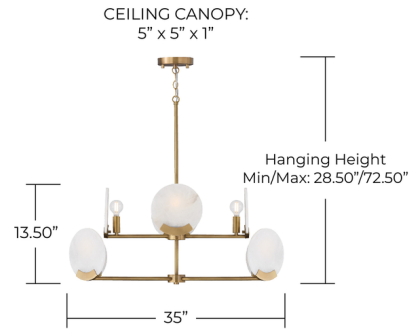

Lightology

lightology.com
866-954-4489
06-18-26

Project: _____

Company: _____

Location: _____ Fixture Type: _____

SPEC #: **CPT1396512**

Approved On: _____ Approved By: _____

Oriya Two-Tier Chandelier

By Capital Lighting

Description

Handcrafted with natural alabaster, the Oriya Chandelier features simple elegance with an organic touch. Supported by an antique brass frame, the stone discs have a soft illumination, making this chandelier perfect for a dining room.

Shown in aged brass / alabaster

Specifications

COLOR	Alabaster
BODY FINISH	Aged Brass
WATTAGE	56W
DIMMER	Standard 120V
DIMENSIONS	35"W x 13.5"H
BULB NOT INCLUDED	8 x B10/Candelabra (E12)/7W/120V LED
COUNTRY OF ORIGIN	India

Technical Information

PRODUCT DIMENSIONS: Hanging Height: Includes 12" chain and rod pieces 6"(1), 12"(1), & 18"(1)

CLICK TO VIEW PRODUCT

Notes: