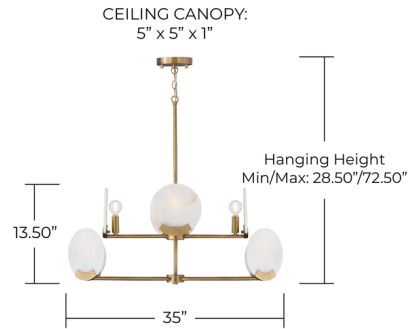

## Oriya Two-Tier Chandelier

By Capital Lighting

### Specifications

COLOR	Alabaster
BODY FINISH	Aged Brass
WATTAGE	56W
DIMMER	Standard 120V
DIMENSIONS	35"W x 13.5"H
BULB NOT INCLUDED	8 x B10/Candelabra (E12)/7W/120V LED
COUNTRY OF ORIGIN	India

### Technical Information

PRODUCT DIMENSIONS: Height: Includes 12" chain and rod pieces 6"(1), 12"(1), & 18"(1)

CLICK TO VIEW PRODUCT

Notes: