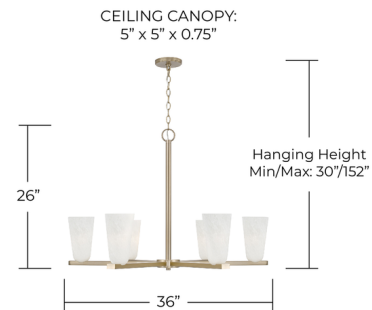

## Romy Chandelier By Capital Lighting

### Description

The Romy Chandelier features a modern update on a traditional dining light, perfect for a kitchen or dining room. Elegant faux alabaster tapered shades give a soft ambient glow, complemented by the warm matte brass frame.

Shown in matte brass / off white

EXTENDS: 36"

### Specifications

COLOR . . . . . Off White  
BODY FINISH . . . . . Matte Brass  
WATTAGE . . . . . 54W  
DIMMER . . . . . Standard 120V  
DIMENSIONS . . . . . 36"W x 26"H  
BULB NOT INCLUDED . . . . . 6 x B10/Candelabra (E12)/9W/120V LED  
COUNTRY OF ORIGIN . . . . . Viet Nam