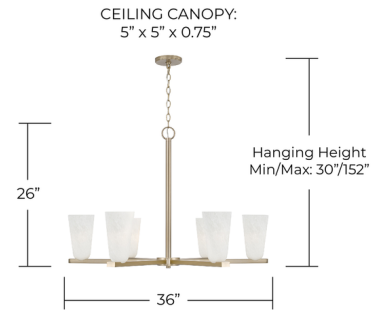

Lightology

lightology.com
866-954-4489
04-25-26

Project: _____

Company: _____

Location: _____ Fixture Type: _____

SPEC #: **CPT1396516**

Approved On: _____ Approved By: _____

Romy Chandelier By Capital Lighting

Description

The Romy Chandelier features a modern update on a traditional dining light, perfect for a kitchen or dining room. Elegant faux alabaster tapered shades give a soft ambient glow, complemented by the warm matte brass frame.

Specifications

COLOR Off White
BODY FINISH Matte Brass
WATTAGE 54W
DIMMER Standard 120V
DIMENSIONS 36"W x 26"H
BULB NOT INCLUDED 6 x B10/Candelabra (E12)/9W/120V LED
COUNTRY OF ORIGIN Viet Nam

Shown in matte brass / off white