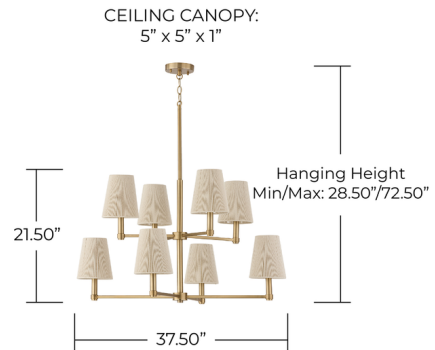

Description

The Mira Two-Tier Chandelier features a classic shape with fresh, organic appeal. Each shade is constructed from bleached natural rope, creating gentle texture with hints of light. The matte brass finish adds an elegant shine to complete the light fixture.

Specifications

COLOR Natural
BODY FINISH Matte Brass
WATTAGE 72W
DIMMER Standard 120V
DIMENSIONS 37.5"W x 21.5"H
BULB NOT INCLUDED 8 x B10/Candelabra (E12)/9W/120V LED
COUNTRY OF ORIGIN India

Technical Information

PRODUCT DIMENSIONS: Adjustable Height: Includes 12" chain and rods 6"(1), 12"(1), & 18"(1)

Shown in matte brass / natural

CLICK TO VIEW PRODUCT

Notes: