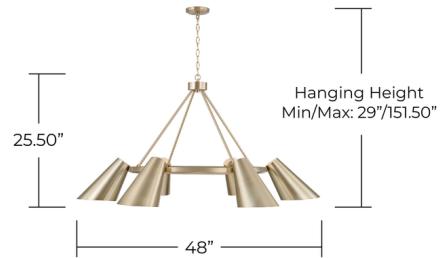

Lightology

lightology.com
866-954-4489
04-25-26

Project: _____

Company: _____

Location: _____ Fixture Type: _____

SPEC #: **CPT1396518**

Approved On: _____ Approved By: _____

Leo Chandelier By Capital Lighting

Description

The Leo Chandelier fuses a grand scale with modern glam, ideal for a retro styled home. Open at the top and bottom, the sleek tapered metal shades provide excellent illumination. Perfect for a kitchen, entry, or bedroom.

Shown in matte brass / white

CEILING CANOPY:
5" x 5" x 0.75"

Specifications

COLOR	White
BODY FINISH	Matte Brass
WATTAGE	54W
DIMMER	Standard 120V
DIMENSIONS	48"W x 25.5"H
BULB NOT INCLUDED	6 x G16.5/Candelabra (E12)/9W/120V LED
COUNTRY OF ORIGIN	China