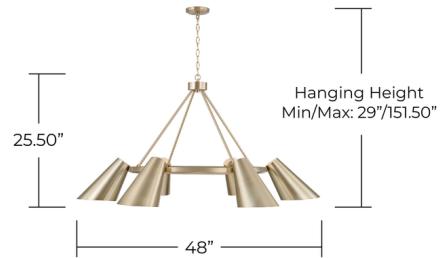

Lightology

lightology.com
866-954-4489
07-06-26

Project: _____

Company: _____

Location: _____ Fixture Type: _____

SPEC #: **CPT1396518**

Approved On: _____ Approved By: _____

Leo Chandelier By Capital Lighting

Description

The Leo Chandelier fuses a grand scale with modern glam, ideal for a retro styled home. Open at the top and bottom, the sleek tapered metal shades provide excellent illumination. Perfect for a kitchen, entry, or bedroom.

Shown in matte brass / white

CEILING CANOPY:
5" x 5" x 0.75"

Specifications

COLOR	White
BODY FINISH	Matte Brass
WATTAGE	54W
DIMMER	Standard 120V
DIMENSIONS	48"W x 25.5"H
BULB NOT INCLUDED	6 x G16.5/Candelabra (E12)/9W/120V LED
COUNTRY OF ORIGIN	China