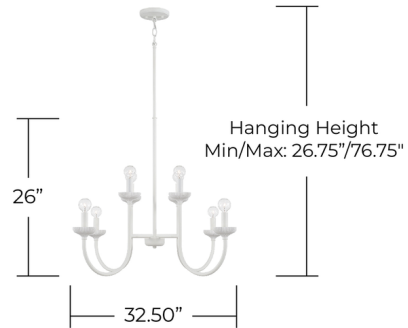

Description

Featuring clean lines and a simple silhouette, the Mallory Chandelier is a sophisticated update to a classic style. Handcrafted from ceramic with fluted details, the textured finish create visual depth and dimension. Perfect for a dining room, entry, or anywhere gentle illumination is needed.

Specifications

COLOR	N/A
BODY FINISH	White
WATTAGE	72W
DIMMER	Standard 120V
DIMENSIONS	32.5"W x 26"H
BULB NOT INCLUDED	8 x G16.5/Candelabra (E12)/9W/120V LED
COUNTRY OF ORIGIN	Viet Nam

Technical Information

PRODUCT DIMENSIONS: Adjustable Height: Includes 12" chain and rods 6"(1), 12"(1), & 18"(1)

Shown in white

CEILING CANOPY:
5" x 5" x 0.75"

CLICK TO VIEW PRODUCT

Notes: