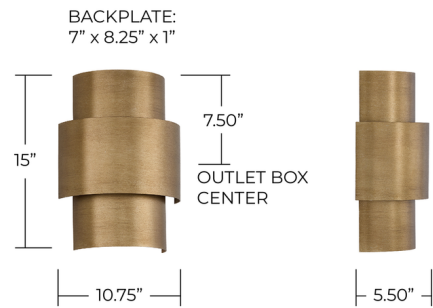

Lightology

lightology.com
866-954-4489
05-16-26

Project: _____
Company: _____
Location: _____ Fixture Type: _____
SPEC #: **CPT1396523**
Approved On: _____ Approved By: _____

Jude Wall Sconce By Capital Lighting

Description

The Jude Wall Sconce creates sculptural interest with dual layer shades, perfect for a hallway or powder room. With a cylinder shape, light is directed both up and down creating a soft glow. A mystic luster finish adds glam and interest to this stunning piece.

Shown in mystic luster

Specifications

COLOR	N/A
BODY FINISH	Mystic Luster
WATTAGE	18W
DIMMER	Standard 120V
DIMENSIONS	10.75"W x 15"H x 5.5"D
BULB NOT INCLUDED	2 x B10/Candelabra (E12)/9W/120V LED
COUNTRY OF ORIGIN	China