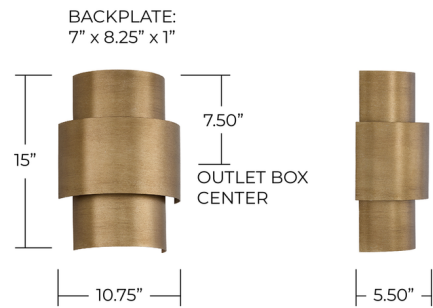

### Description

The Jude Wall Sconce creates sculptural interest with dual layer shades, perfect for a hallway or powder room. With a cylinder shape, light is directed both up and down creating a soft glow. A mystic luster finish adds glam and interest to this stunning piece.

### Specifications

COLOR	N/A
BODY FINISH	Mystic Luster
WATTAGE	18W
DIMMER	Standard 120V
DIMENSIONS	10.75"W x 15"H x 5.5"D
BULB NOT INCLUDED	2 x B10/Candelabra (E12)/9W/120V LED
COUNTRY OF ORIGIN	China

CLICK TO VIEW PRODUCT