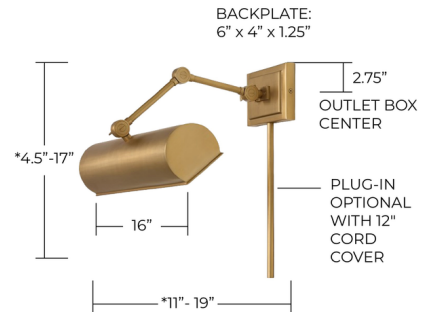

## Alastair Picture Light By Capital Lighting

### Description

Inspired by the classic library light, the Alastair Picture Light is both sleek and adjustable, delivering task light where needed. Use the Alastair to illuminate photographs, artwork, or display shelving. Note: Can be be hardwired or installed with a plug-in option with an on/off switch included on the wire.

Shown in aged brass

\*HEIGHT AND EXTENSION VARY  
BASED ON THE POSITION OF ADJUSTABLE ARMS

### Specifications

COLOR	N/A
BODY FINISH	Aged Brass
WATTAGE	12W
DIMMER	Standard 120V
DIMENSIONS	16"W x 17"H x 19"D
BULB NOT INCLUDED	1 x T8/Medium (E26)/12W/120V LED
COUNTRY OF ORIGIN	India

CLICK TO VIEW PRODUCT