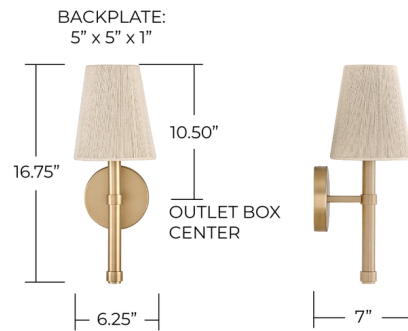

Lightology

lightology.com
866-954-4489
04-25-26

Project: _____

Company: _____

Location: _____ Fixture Type: _____

SPEC #: **CPT1396526**

Approved On: _____ Approved By: _____

Mira Wall Sconce By Capital Lighting

Description

The Mira Wall Sconce features a classic shape with fresh, organic appeal. The shade is constructed from bleached natural rope, creating gentle texture with hints of light. The matte brass finish adds an elegant shine to complete the sconce.

Shown in matte brass / natural

Specifications

COLOR	Natural
BODY FINISH	Matte Brass
WATTAGE	9W
DIMMER	Standard 120V
DIMENSIONS	6.25"W x 16.75"H x 7"D
BULB NOT INCLUDED	1 x B10/Candelabra (E12)/9W/120V LED
COUNTRY OF ORIGIN	India