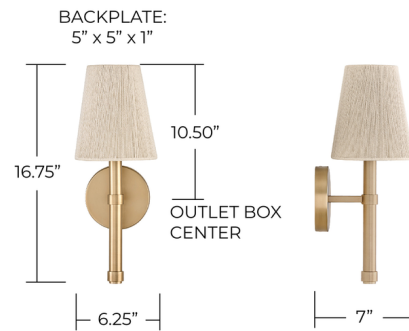

Lightology

lightology.com
866-954-4489
07-01-26

Project: _____
Company: _____
Location: _____ Fixture Type: _____
SPEC #: **CPT1396526**
Approved On: _____ Approved By: _____

Mira Wall Sconce By Capital Lighting

Description

The Mira Wall Sconce features a classic shape with fresh, organic appeal. The shade is constructed from bleached natural rope, creating gentle texture with hints of light. The matte brass finish adds an elegant shine to complete the sconce.

Shown in matte brass / natural

Specifications

COLOR Natural
BODY FINISH Matte Brass
WATTAGE 9W
DIMMER Standard 120V
DIMENSIONS 6.25"W x 16.75"H x 7"D
BULB NOT INCLUDED 1 x B10/Candelabra (E12)/9W/120V LED
COUNTRY OF ORIGIN India