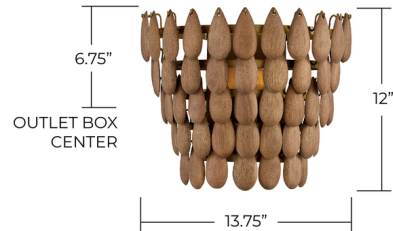

Description

The Ravi Wall Sconce is an elegant twist on a traditional style, showcasing natural materials and textures. Adorned with handcrafted mango wood, each tear drop piece is intricately placed in cascading tiers. Hand-distressed patinaed brass adds the finishing touch of classic charm. Perfect for a hallway or anywhere soft illumination is needed.

Shown in patina brass / light wood

BACKPLATE:
5" x 8.50" x 1"

EXTENDS FROM WALL: 8"

Specifications

COLOR	Light Wood
BODY FINISH	Patina Brass
WATTAGE	17W
DIMMER	Standard 120V
DIMENSIONS	13.75"W x 12"H x 8"D
BULB NOT INCLUDED	1 x A15/Medium (E26)/17W/120V LED
COUNTRY OF ORIGIN	India