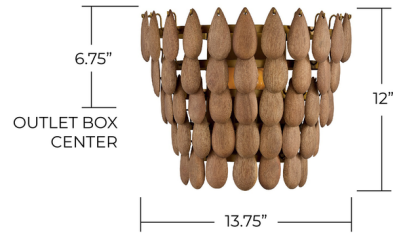

Description

The Ravi Wall Sconce is an elegant twist on a traditional style, showcasing natural materials and textures. Adorned with handcrafted mango wood, each tear drop piece is intricately placed in cascading tiers. Hand-distressed patinaed brass adds the finishing touch of classic charm. Perfect for a hallway or anywhere soft illumination is needed.

Shown in patina brass / light wood

BACKPLATE:
5" x 8.50" x 1"

EXTENDS FROM WALL: 8"

Specifications

COLOR	Light Wood
BODY FINISH	Patina Brass
WATTAGE	17W
DIMMER	Standard 120V
DIMENSIONS	13.75"W x 12"H x 8"D
BULB NOT INCLUDED	1 x A15/Medium (E26)/17W/120V LED
COUNTRY OF ORIGIN	India