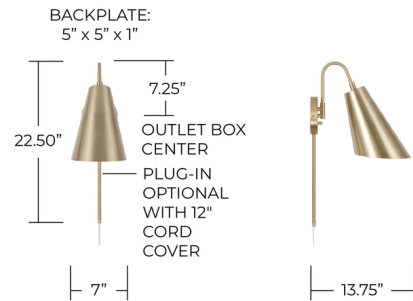

## Leo Swivel Sconce By Capital Lighting

### Description

The Leo Swivel Sconce fuses a grand scale with modern glam, ideal for a retro styled home. Open at the top and bottom, the sleek tapered metal shades provide excellent illumination. Perfect for bedside reading with a dimmer dial located on the backplate. Note: Hardwire or plug-in option.

### Specifications

COLOR	White
BODY FINISH	Matte Brass
WATTAGE	9W
DIMMER	Included
DIMENSIONS	7"W x 22.5"H x 13.75"D
BULB NOT INCLUDED	1 x G16.5/Candelabra (E12)/9W/120V LED
COUNTRY OF ORIGIN	China

CLICK TO VIEW PRODUCT