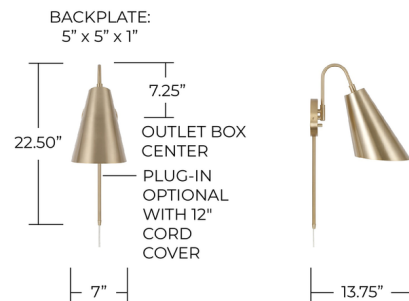

Lightology

lightology.com
866-954-4489
07-01-26

Project: _____

Company: _____

Location: _____ Fixture Type: _____

SPEC #: **CPT1396528**

Approved On: _____ Approved By: _____

Leo Swivel Sconce By Capital Lighting

Description

The Leo Swivel Sconce fuses a grand scale with modern glam, ideal for a retro styled home. Open at the top and bottom, the sleek tapered metal shades provide excellent illumination. Perfect for bedside reading with a dimmer dial located on the backplate. Note: Hardwire or plug-in option.

Shown in matte brass / white

Specifications

COLOR White
BODY FINISH Matte Brass
WATTAGE 9W
DIMMER Included
DIMENSIONS 7"W x 22.5"H x 13.75"D
BULB NOT INCLUDED 1 x G16.5/Candelabra (E12)/9W/120V LED
COUNTRY OF ORIGIN China