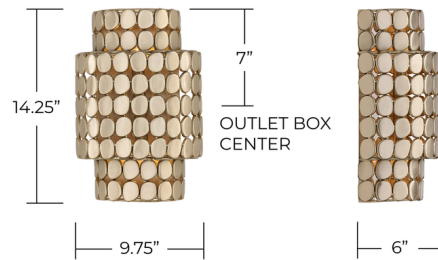

Lightology

lightology.com
866-954-4489
04-25-26

Project: _____

Company: _____

Location: _____ Fixture Type: _____

SPEC #: **CPT1396529**

Approved On: _____ Approved By: _____

Eliana Wall Sconce By Capital Lighting

Description

The Eliana Wall Sconce features sophisticated glam, perfect for a hallway or great room. Assembled as a tiered half cylinder, the joined medallions add subtle shimmer, while allowing glimpses of illumination from within.

Shown in champagne brass

BACKPLATE:
6.25" x 14.25" x 1"

Specifications

COLOR	N/A
BODY FINISH	Champagne Brass
WATTAGE	18W
DIMMER	Standard 120V
DIMENSIONS	9.75"W x 14.25"H x 6"D
BULB NOT INCLUDED	2 x G16.5/Candelabra (E12)/9W/120V LED
COUNTRY OF ORIGIN	India