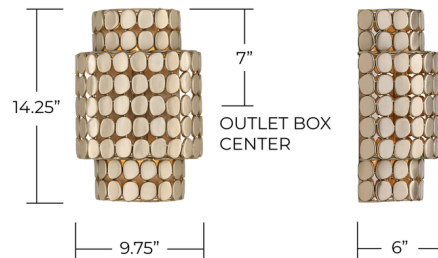

Lightology

lightology.com
866-954-4489
06-30-26

Project: _____

Company: _____

Location: _____ Fixture Type: _____

SPEC #: **CPT1396529**

Approved On: _____ Approved By: _____

Eliana Wall Sconce By Capital Lighting

Description

The Eliana Wall Sconce features sophisticated glam, perfect for a hallway or great room. Assembled as a tiered half cylinder, the joined medallions add subtle shimmer, while allowing glimpses of illumination from within.

Shown in champagne brass

BACKPLATE:
6.25" x 14.25" x 1"

Specifications

COLOR	N/A
BODY FINISH	Champagne Brass
WATTAGE	18W
DIMMER	Standard 120V
DIMENSIONS	9.75"W x 14.25"H x 6"D
BULB NOT INCLUDED	2 x G16.5/Candelabra (E12)/9W/120V LED
COUNTRY OF ORIGIN	India