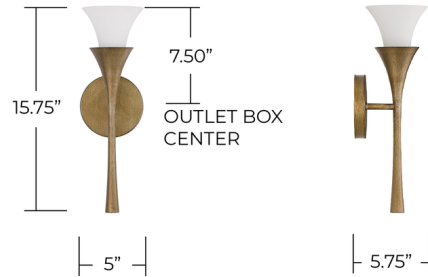

## Nola Wall Sconce By Capital Lighting

### Description

The Nola Wall Sconce features a contemporary twist on a traditional candle sleeve design. Set into a flared cone, the soft white glass casts a warm glow, complemented by the rich depth of the mystic luster finish.

Shown in mystic luster / soft white

BACKPLATE:  
5" x 5" x 0.75"

### Specifications

COLOR	Soft White
BODY FINISH	Mystic Luster
WATTAGE	9W
DIMMER	Standard 120V
DIMENSIONS	5"W x 15.75"H x 5.75"D
BULB NOT INCLUDED	1 x B10/Candelabra (E12)/9W/120V LED
COUNTRY OF ORIGIN	Viet Nam