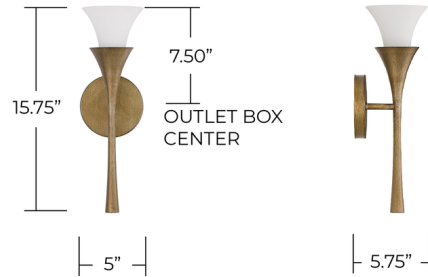

Specifications

COLOR	Soft White
BODY FINISH	Mystic Luster
WATTAGE	9W
DIMMER	Standard 120V
DIMENSIONS	5"W x 15.75"H x 5.75"D
BULB NOT INCLUDED	1 x B10/Candelabra (E12)/9W/120V LED
COUNTRY OF ORIGIN	Viet Nam

CLICK TO VIEW PRODUCT

Notes: