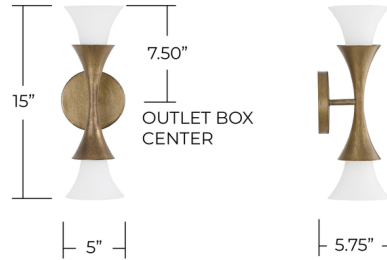

Lightology

lightology.com
866-954-4489
06-30-26

Project: _____

Company: _____

Location: _____ Fixture Type: _____

SPEC #: **CPT1396532**

Approved On: _____ Approved By: _____

Nola Dual Wall Sconce By Capital Lighting

Description

The Nola Dual Wall Sconce features a contemporary twist on a traditional candle sleeve design. Set into flared cones, the soft white glass casts a warm glow, complemented by the rich depth of the mystic luster finish.

Shown in mystic luster / soft white

BACKPLATE:
5" x 5" x 0.75"

Specifications

COLOR	Soft White
BODY FINISH	Mystic Luster
WATTAGE	18W
DIMMER	Standard 120V
DIMENSIONS	5"W x 15"H x 5.75"D
BULB NOT INCLUDED	2 x B10/Candelabra (E12)/9W/120V LED
COUNTRY OF ORIGIN	Viet Nam