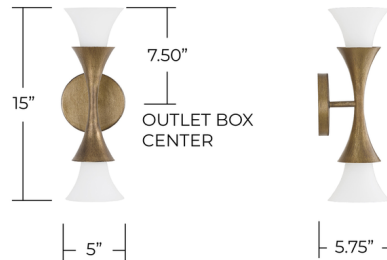

Lightology

lightology.com
866-954-4489
04-25-26

Project: _____

Company: _____

Location: _____ Fixture Type: _____

SPEC #: **CPT1396532**

Approved On: _____ Approved By: _____

Nola Dual Wall Sconce By Capital Lighting

Description

The Nola Dual Wall Sconce features a contemporary twist on a traditional candle sleeve design. Set into flared cones, the soft white glass casts a warm glow, complemented by the rich depth of the mystic luster finish.

Shown in mystic luster / soft white

BACKPLATE:
5" x 5" x 0.75"

Specifications

COLOR	Soft White
BODY FINISH	Mystic Luster
WATTAGE	18W
DIMMER	Standard 120V
DIMENSIONS	5"W x 15"H x 5.75"D
BULB NOT INCLUDED	2 x B10/Candelabra (E12)/9W/120V LED
COUNTRY OF ORIGIN	Viet Nam