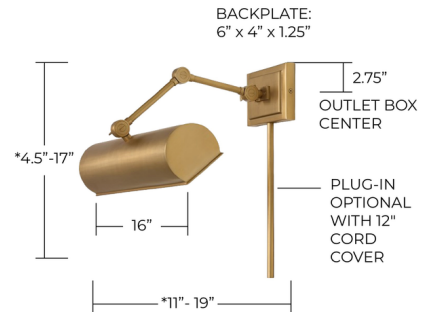

Lightology

lightology.com
866-954-4489
05-26-26

Project: _____

Company: _____

Location: _____ Fixture Type: _____

SPEC #: **CPT1396533**

Approved On: _____ Approved By: _____

Alastair Picture Light By Capital Lighting

Description

Inspired by the classic library light, the Alastair Picture Light is both sleek and adjustable, delivering task light where needed. Use the Alastair to illuminate photographs, artwork, or display shelving. Note: Can be hardwired or installed with a plug-in option with an on/off switch included on the wire.

Shown in matte black

*HEIGHT AND EXTENSION VARY
BASED ON THE POSITION OF ADJUSTABLE ARMS

Specifications

COLOR	N/A
BODY FINISH	Matte Black
WATTAGE	12W
DIMMER	Standard 120V
DIMENSIONS	16"W x 17"H x 19"D
BULB NOT INCLUDED	1 x T8/Medium (E26)/12W/120V LED
COUNTRY OF ORIGIN	India