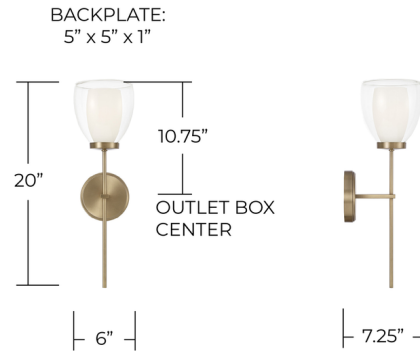

Lightology

lightology.com
866-954-4489
06-30-26

Project: _____

Company: _____

Location: _____ Fixture Type: _____

SPEC #: **CPT1396534**

Approved On: _____ Approved By: _____

Joss Wall Sconce By Capital Lighting

Description

The Joss Sconce features simple lines with soft illumination, perfect for a powder room, hallway, or anywhere soft illumination is needed. The layered frosted and clear glass creates dimension, while the aged brass finish adds warmth and a touch of classic elegance.

Shown in aged brass / frost / clear

Specifications

COLOR Frost / Clear
BODY FINISH Aged Brass
WATTAGE 9W
DIMMER Standard 120V
DIMENSIONS 6"W x 20"H x 7.25"D
BULB NOT INCLUDED 1 x B10/Candelabra (E12)/9W/120V LED
COUNTRY OF ORIGIN Viet Nam