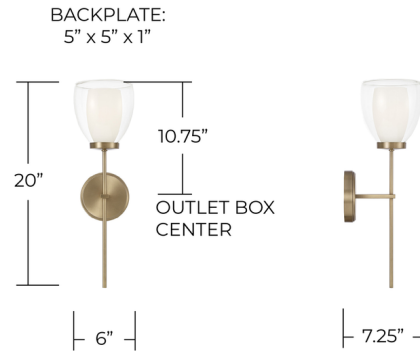

Lightology

lightology.com
866-954-4489
04-22-26

Project: _____

Company: _____

Location: _____ Fixture Type: _____

SPEC #: **CPT1396534**

Approved On: _____ Approved By: _____

Joss Wall Sconce By Capital Lighting

Description

The Joss Sconce features simple lines with soft illumination, perfect for a powder room, hallway, or anywhere soft illumination is needed. The layered frosted and clear glass creates dimension, while the aged brass finish adds warmth and a touch of classic elegance.

Shown in aged brass / frost / clear

Specifications

COLOR Frost / Clear
BODY FINISH Aged Brass
WATTAGE 9W
DIMMER Standard 120V
DIMENSIONS 6"W x 20"H x 7.25"D
BULB NOT INCLUDED 1 x B10/Candelabra (E12)/9W/120V LED
COUNTRY OF ORIGIN Viet Nam