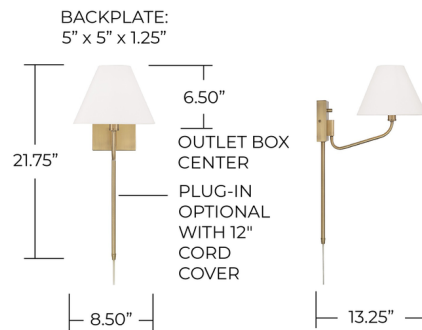

### Description

The Chadwick Swivel Wall Sconce features a classic shape with fresh, simple appeal. A tapered fabric shade add visual balance and texture, while the angular metal arm create an arresting contrast. Perfect for bedside reading, the sconce features a dial dimmer on the canopy plate. Note: Can be hardwired or plugged in. Includes 12 inch cord cover for plug-in option.

### Specifications

COLOR	N/A
BODY FINISH	Aged Brass / White
WATTAGE	9W
DIMMER	Included
DIMENSIONS	8.5"W x 21.75"H x 13.25"D
BULB NOT INCLUDED	1 x B10/Candelabra (E12)/9W/120V LED
COUNTRY OF ORIGIN	Viet Nam