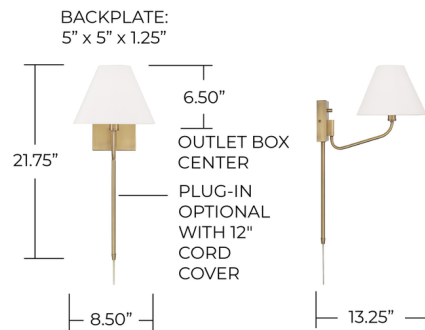

## Chadwick Swivel Wall Sconce By Capital Lighting

### Description

The Chadwick Swivel Wall Sconce features a classic shape with fresh, simple appeal. A tapered fabric shade add visual balance and texture, while the angular metal arm create an arresting contrast. Perfect for bedside reading, the sconce features a dial dimmer on the canopy plate. Note: Can be hardwired or plugged in. Includes 12 inch cord cover for plug-in option.

### Specifications

COLOR	N/A
BODY FINISH	Aged Brass / White
WATTAGE	9W
DIMMER	Included
DIMENSIONS	8.5"W x 21.75"H x 13.25"D
BULB NOT INCLUDED	1 x B10/Candelabra (E12)/9W/120V LED
COUNTRY OF ORIGIN	Viet Nam