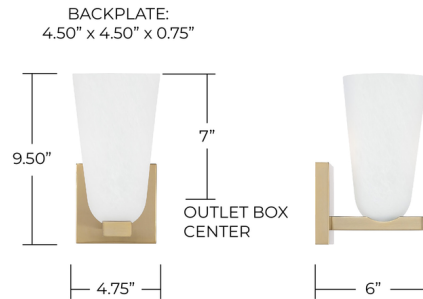

## Romy Wall Sconce By Capital Lighting

### Description

The Romy Wall Sconce features a modern update on a traditional shade sconce, perfect for a powder room or hallway. An elegant faux alabaster tapered shades gives a soft ambient glow, complemented by the warm matte brass finish.

### Specifications

COLOR	Off White
BODY FINISH	Matte Brass
WATTAGE	9W
DIMMER	Standard 120V
DIMENSIONS	4.75"W x 9.5"H x 6"D
BULB NOT INCLUDED	1 x B10/Candelabra (E12)/9W/120V LED
COUNTRY OF ORIGIN	Viet Nam