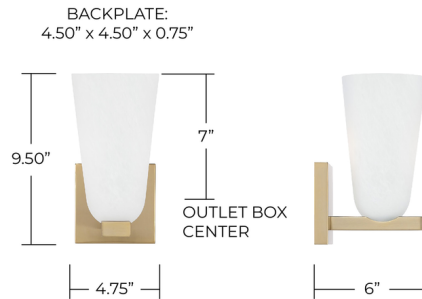

Lightology

lightology.com
866-954-4489
06-30-26

Project: _____

Company: _____

Location: _____ Fixture Type: _____

SPEC #: **CPT1396537**

Approved On: _____ Approved By: _____

Romy Wall Sconce By Capital Lighting

Description

The Romy Wall Sconce features a modern update on a traditional shade sconce, perfect for a powder room or hallway. An elegant faux alabaster tapered shades gives a soft ambient glow, complemented by the warm matte brass finish.

Shown in matte brass / off white

Specifications

COLOR	Off White
BODY FINISH	Matte Brass
WATTAGE	9W
DIMMER	Standard 120V
DIMENSIONS	4.75"W x 9.5"H x 6"D
BULB NOT INCLUDED	1 x B10/Candelabra (E12)/9W/120V LED
COUNTRY OF ORIGIN	Viet Nam