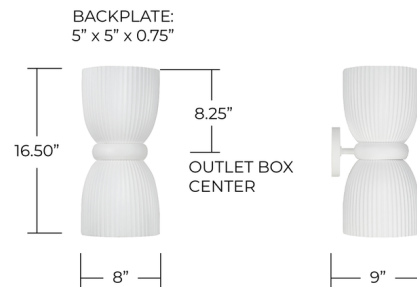

Lightology

lightology.com
866-954-4489
04-25-26

Project: _____

Company: _____

Location: _____ Fixture Type: _____

SPEC #: **CPT1396539**

Approved On: _____ Approved By: _____

Mallory Wall Sconce By Capital Lighting

Description

Featuring clean lines and a simple silhouette, the Mallory Wall Sconce is a sophisticated update to a classic style. Handcrafted ceramic shades complement the curved bell shape, while the fluted ridges and textured finish create visual depth and dimension. Perfect for a hallway, powder room, or anywhere gentle illumination is needed.

Shown in white

Specifications

COLOR	N/A
BODY FINISH	White
WATTAGE	34W
DIMMER	Standard 120V
DIMENSIONS	8"W x 16.5"H x 9"D
BULB NOT INCLUDED	2 x A19/Medium (E26)/17W/120V LED
COUNTRY OF ORIGIN	Viet Nam

CLICK TO VIEW PRODUCT