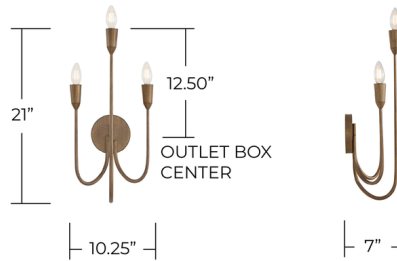

Lightology

lightology.com
866-954-4489
07-01-26

Project: _____

Company: _____

Location: _____ Fixture Type: _____

SPEC #: **CPT1396542**

Approved On: _____ Approved By: _____

Marley Wall Sconce By Capital Lighting

Description

With simple lines and a handcrafted finish, the Marley Wall Sconce is an elegant reimagining of a traditional wall light. The gentle curving arm highlights the sophisticated design, while the mystic bronze finish brings rich, textural depth to the fixture.

Shown in mystic bronze

BACKPLATE:
5" x 5" x 0.75"

Specifications

COLOR	N/A
BODY FINISH	Mystic Bronze
WATTAGE	27W
DIMMER	Standard 120V
DIMENSIONS	10.25"W x 21"H x 7"D
BULB NOT INCLUDED	3 x B10/Candelabra (E12)/9W/120V LED
COUNTRY OF ORIGIN	Viet Nam