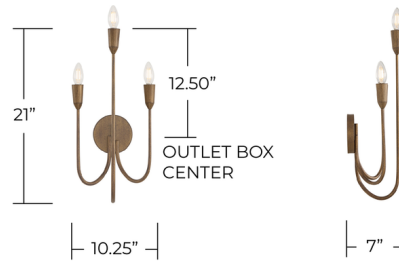

Lightology

lightology.com
866-954-4489
04-23-26

Project: _____

Company: _____

Location: _____ Fixture Type: _____

SPEC #: **CPT1396542**

Approved On: _____ Approved By: _____

Marley Wall Sconce By Capital Lighting

Description

With simple lines and a handcrafted finish, the Marley Wall Sconce is an elegant reimagining of a traditional wall light. The gentle curving arm highlights the sophisticated design, while the mystic bronze finish brings rich, textural depth to the fixture.

Shown in mystic bronze

BACKPLATE:
5" x 5" x 0.75"

Specifications

COLOR	N/A
BODY FINISH	Mystic Bronze
WATTAGE	27W
DIMMER	Standard 120V
DIMENSIONS	10.25"W x 21"H x 7"D
BULB NOT INCLUDED	3 x B10/Candelabra (E12)/9W/120V LED
COUNTRY OF ORIGIN	Viet Nam