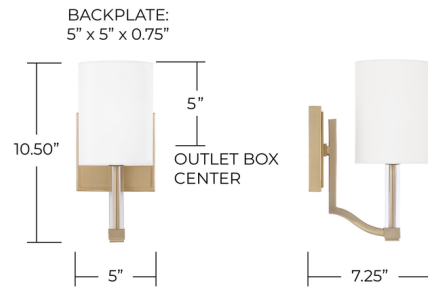

## Ingrid Wall Sconce By Capital Lighting

### Description

The Ingrid Wall Sconce fuses classic appeal with modern simplicity, perfect for a powder room or hallway. The matte brass finish is contrasted with contemporary acrylic details, and completed with a crisp, tailored white fabric shade.

### Specifications

COLOR	White
BODY FINISH	Matte Brass
WATTAGE	9W
DIMMER	Standard 120V
DIMENSIONS	5"W x 10.5"H x 7.25"D
BULB NOT INCLUDED	1 x B10/Candelabra (E12)/9W/120V LED
COUNTRY OF ORIGIN	Viet Nam