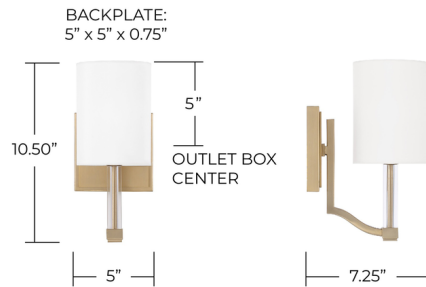

Lightology

lightology.com
866-954-4489
06-30-26

Project: _____

Company: _____

Location: _____ Fixture Type: _____

SPEC #: **CPT1396543**

Approved On: _____ Approved By: _____

Ingrid Wall Sconce By Capital Lighting

Description

The Ingrid Wall Sconce fuses classic appeal with modern simplicity, perfect for a powder room or hallway. The matte brass finish is contrasted with contemporary acrylic details, and completed with a crisp, tailored white fabric shade.

Shown in matte brass / white

Specifications

COLOR	White
BODY FINISH	Matte Brass
WATTAGE	9W
DIMMER	Standard 120V
DIMENSIONS	5"W x 10.5"H x 7.25"D
BULB NOT INCLUDED	1 x B10/Candelabra (E12)/9W/120V LED
COUNTRY OF ORIGIN	Viet Nam