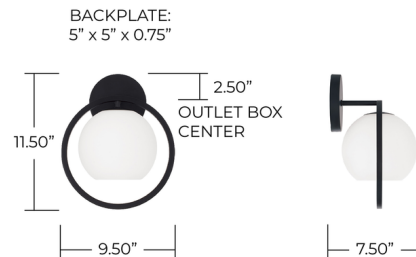

Lightology

lightology.com
866-954-4489
04-25-26

Project: _____

Company: _____

Location: _____ Fixture Type: _____

SPEC #: **CPT1396544**

Approved On: _____ Approved By: _____

Zeek Circle Wall Sconce By Capital Lighting

Description

The Zeek Circle Wall Sconce fuses sleek style and rounded contours. Framed by a delicate matte brass ring, the soft white glass emits a gentle glow. Perfect for a powder room or hallway.

Shown in matte black / soft white

Specifications

COLOR	Soft White
BODY FINISH	Matte Black
WATTAGE	9W
DIMMER	Standard 120V
DIMENSIONS	9.5"W x 11.5"H x 7.5"D
BULB NOT INCLUDED	1 x G16.5/Candelabra (E12)/9W/120V LED
COUNTRY OF ORIGIN	Viet Nam