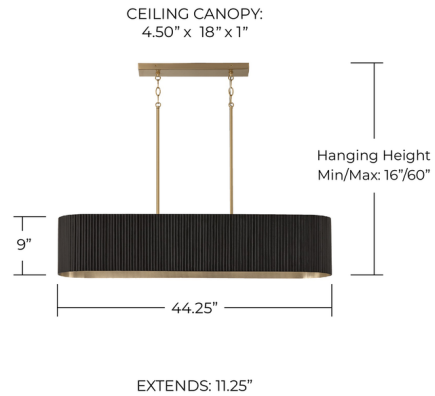

Description

The Donovan Linear Chandelier pairs artisan texture with mid-century modern style. Formed into an elongated drum shape, the fluted mango wood shade evokes a natural elegance, while the finish details add a warm glow.

Specifications

COLOR	N/A
BODY FINISH	Matte Brass / Black Stain
WATTAGE	85W
DIMMER	Standard 120V
DIMENSIONS	44.25"L x 9"H x 11.25"D
BULB NOT INCLUDED	5 x G25/Medium (E26)/17W/120V LED
COUNTRY OF ORIGIN	India

Technical Information

PRODUCT DIMENSIONS: Adjustable Height: Includes 12" chain and rods 6"(2), 12"(2), & 18"(2)

Shown in matte brass / black stain

CLICK TO VIEW PRODUCT

Notes: