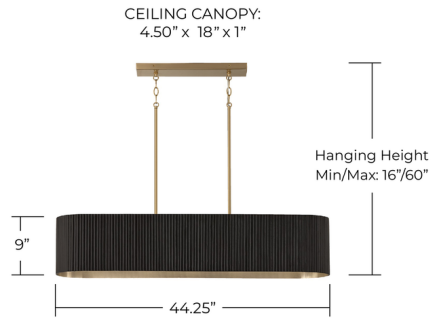

### Description

The Donovan Linear Chandelier pairs artisan texture with mid-century modern style. Formed into an elongated drum shape, the fluted mango wood shade evokes a natural elegance, while the finish details add a warm glow.

### Specifications

COLOR	N/A
BODY FINISH	Matte Brass / Black Stain
WATTAGE	85W
DIMMER	Standard 120V
DIMENSIONS	44.25"L x 9"H x 11.25"D
BULB NOT INCLUDED	5 x G25/Medium (E26)/17W/120V LED
COUNTRY OF ORIGIN	India

### Technical Information

PRODUCT DIMENSIONS: Stable Height: Includes 12" chain and rods 6"(2), 12"(2), & 18"(2)

Shown in matte brass / black stain

EXTENDS: 11.25"

CLICK TO VIEW PRODUCT

Notes: