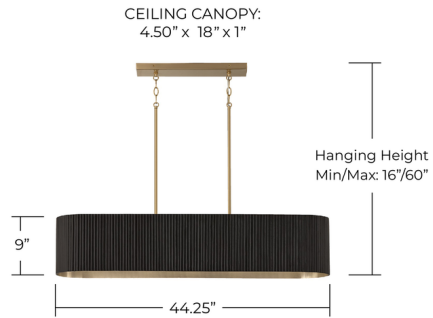

Description

The Donovan Linear Chandelier pairs artisan texture with mid-century modern style. Formed into an elongated drum shape, the fluted mango wood shade evokes a natural elegance, while the finish details add a warm glow.

Specifications

COLOR	N/A
BODY FINISH	Matte Brass / Black Stain
WATTAGE	85W
DIMMER	Standard 120V
DIMENSIONS	44.25"L x 9"H x 11.25"D
BULB NOT INCLUDED	5 x G25/Medium (E26)/17W/120V LED
COUNTRY OF ORIGIN	India

Technical Information

PRODUCT DIMENSIONS: Stable Height: Includes 12" chain and rods 6"(2), 12"(2), & 18"(2)

Shown in matte brass / black stain

EXTENDS: 11.25"

CLICK TO VIEW PRODUCT

Notes: