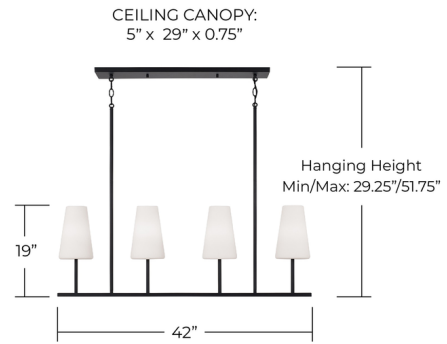

### Specifications

COLOR . . . . . Soft White  
BODY FINISH . . . . . Matte Black  
WATTAGE . . . . . 36W  
DIMMER . . . . . Standard 120V  
DIMENSIONS . . . . . 42"L x 19"H x 5.5"D  
BULB NOT INCLUDED . . . . . 4 x B10/Candelabra (E12)/9W/120V LED  
COUNTRY OF ORIGIN . . . . . Viet Nam

### Technical Information

PRODUCT DIMENSIONS . . . . . Down Rods: 6"(2), 12"(2), 18"(2)

Notes:

Shown in matte black / soft white

EXTENDS: 5.50"

CLICK TO VIEW PRODUCT