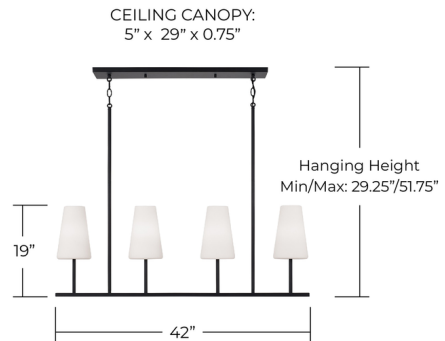

Specifications

COLOR Soft White
BODY FINISH Matte Black
WATTAGE 36W
DIMMER Standard 120V
DIMENSIONS 42"L x 19"H x 5.5"D
BULB NOT INCLUDED 4 x B10/Candelabra (E12)/9W/120V LED
COUNTRY OF ORIGIN Viet Nam

Technical Information

PRODUCT DIMENSIONS Down Rods: 6"(2), 12"(2), 18"(2)

Notes:

Shown in matte black / soft white

EXTENDS: 5.50"

CLICK TO VIEW PRODUCT