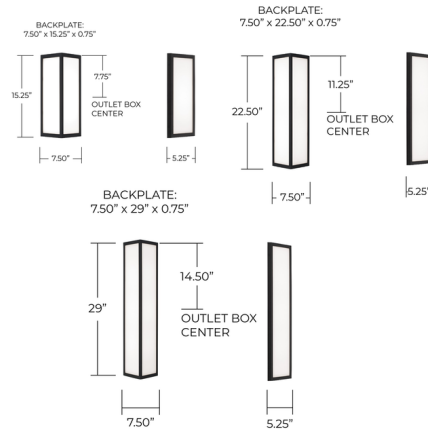

Shown in black / white