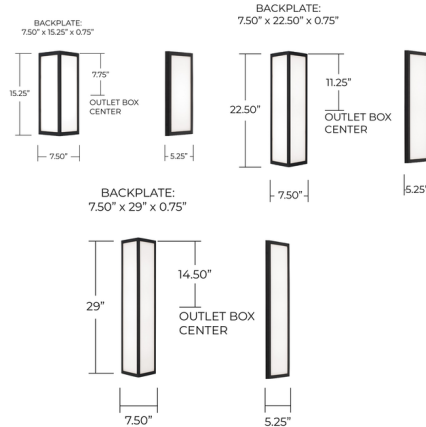

Shown in black / white