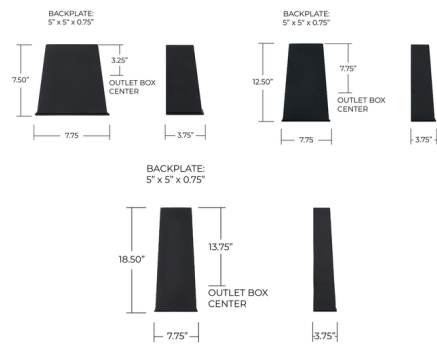

### Description

The Ansel Outdoor Wall Lantern features modern simplicity, perfect for a front porch or deck. The powder-coated black finish complements the tapered shape, while the integrated LED provides an ambient glow. Part of Capital Light's Rain or Shine Collection, the Ansel is backed by their five-year warranty.

### Specifications

COLOR	N/A
BODY FINISH	Black
WATTAGE	15W
DIMMER	Standard 120V
DIMENSIONS	7.75"W x 7.5"H x 3.75"D
INTEGRATED LED MODULE	1 x LED/15W/120V LED
COUNTRY OF ORIGIN	Viet Nam