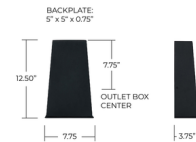

Description

The Ansel Outdoor Wall Lantern features modern simplicity, perfect for a front porch or deck. The powder-coated black finish complements the tapered shape, while the integrated LED provides an ambient glow. Part of Capital Light's Rain or Shine Collection, the Ansel is backed by their five-year warranty.

Shown in black

Specifications

| | |
|-----------------------|--------------------------|
| COLOR | N/A |
| BODY FINISH | Black |
| WATTAGE | 15W |
| DIMMER | Standard 120V |
| DIMENSIONS | 7.75"W x 12.5"H x 3.75"D |
| INTEGRATED LED MODULE | 1 x LED/15W/120V LED |
| COUNTRY OF ORIGIN | Viet Nam |