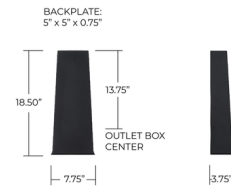

Description

The Ansel Outdoor Wall Lantern features modern simplicity, perfect for a front porch or deck. The powder-coated black finish complements the tapered shape, while the integrated LED provides an ambient glow. Part of Capital Light's Rain or Shine Collection, the Ansel is backed by their five-year warranty.

Shown in black

Specifications

| | |
|-----------------------|--------------------------|
| COLOR | N/A |
| BODY FINISH | Black |
| WATTAGE | 15W |
| DIMMER | Standard 120V |
| DIMENSIONS | 7.75"W x 12.5"H x 3.75"D |
| INTEGRATED LED MODULE | 1 x LED/15W/120V LED |
| COUNTRY OF ORIGIN | Viet Nam |