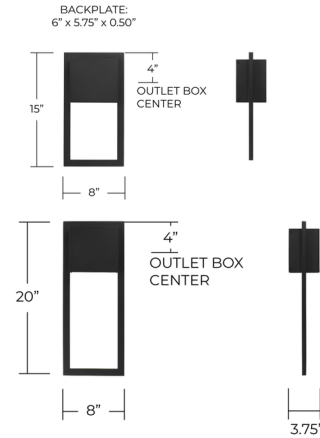

Description

The Nate Outdoor Wall Lantern features a modern, streamlined shape, perfect for a front porch or deck. Framed with a sleek metal rectangle, the main body directs light downward to reduce light emissions. Part of Capital Light's Rain or Shine Collection, the Yardley is backed by their five-year warranty against rusting or fading.

Shown in black

Specifications

COLOR	N/A
BODY FINISH	Black
WATTAGE	7W
DIMMER	Standard 120V
DIMENSIONS	8"W x 15"H x 3.75"D
BULB NOT INCLUDED	1 x MR16/GU10/7W/120V LED
COUNTRY OF ORIGIN	China

CLICK TO VIEW PRODUCT