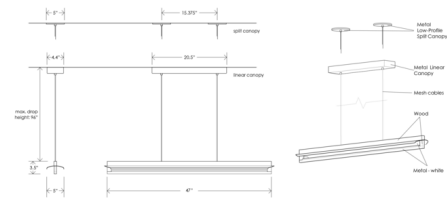

Technical Information

COLOR RENDERING	90 CRI
LAMP COLOR	2700K
LUMENS/WATT	112.88
LUMINOUS FLUX	2709 lumens

CLICK TO VIEW PRODUCT

Notes: