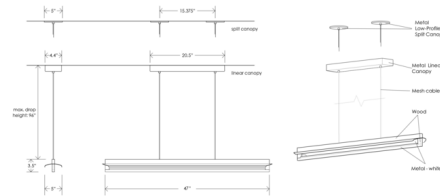

Description

The Nubis Linear Pendant offers a sophisticated look that will complement a wide variety of decor styles with its clean-lined silhouette. The pendant houses an indirect light source which is reflected downwards via the aluminum reflector to provide ample lighting while reducing glare. Whether suspended over an office desk or a dining room table, Nubis will provide a stylish and functional accent in any space. ELV, TRIAC, or 0-10V dimmable at 120V; 0-10V dimmable only at 277V. Cable color matches canopy finish.

Shown in black / walnut

Specifications

COLOR	Walnut
BODY FINISH	Black
WATTAGE	24W
DIMMER	Low Voltage Electronic
DIMENSIONS	47"L x 5"W x 3.5"H
INTEGRATED LED MODULE	1 x LED/24W/120-277V LED

Technical Information