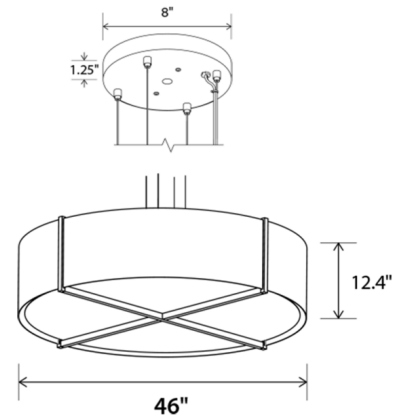

By Cerno

Description

The Plura GU24 Pendant embodies simplicity and precision, presenting a clean silhouette with seams and edges thoughtfully resolved to create a harmonious relationship between the drum shade and wooden beams. The result is a scalable fixture that maintains a polished, sophisticated appeal suitable for a range of residential and commercial applications. The included canopy is finished in Textured White.

Shown in walnut / distressed brass

Specifications

COLOR	Distressed Brass
BODY FINISH	Walnut
WATTAGE	72W
DIMMER	Standard 120V
DIMENSIONS	46"W x 12.4"H
BULB NOT INCLUDED	4 x LED/GU24/18W/120V LED

CLICK TO VIEW PRODUCT