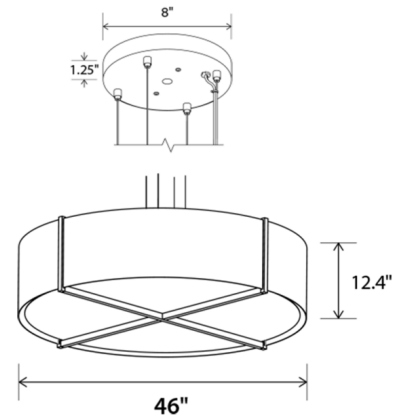

Description

The Plura GU24 Pendant embodies simplicity and precision, presenting a clean silhouette with seams and edges thoughtfully resolved to create a harmonious relationship between the drum shade and wooden beams. The result is a scalable fixture that maintains a polished, sophisticated appeal suitable for a range of residential and commercial applications. The included canopy is finished in Textured White.

Shown in walnut / distressed brass

Specifications

| | |
|-------------------|---------------------------|
| COLOR | Distressed Brass |
| BODY FINISH | Walnut |
| WATTAGE | 72W |
| DIMMER | Standard 120V |
| DIMENSIONS | 46"W x 12.4"H |
| BULB NOT INCLUDED | 4 x LED/GU24/18W/120V LED |