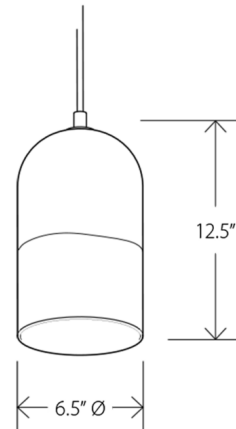

Shown in black / ivory / tea

CLICK TO VIEW PRODUCT

Notes: